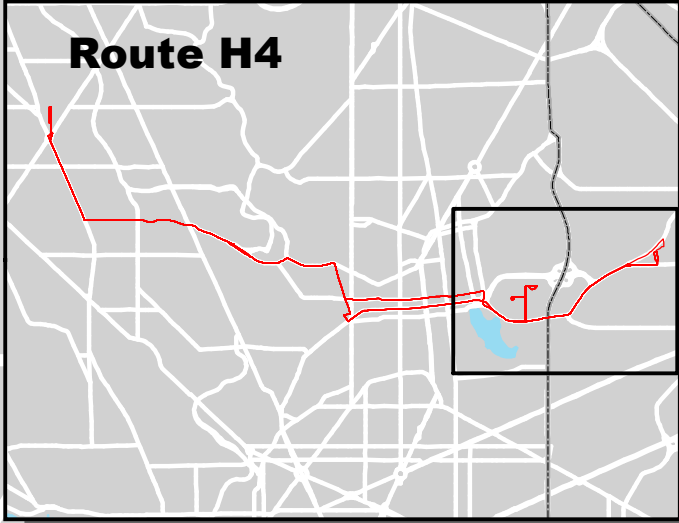

Route H4

Metrobus Snow Detour Map

H4

Crosstown Line

SERVICE ROUTING - SEVERE & LIFELINE

Legend

-  Not Served During Snow
-  H4 Snow Service
-  Roads

BROOKLAND-CUA

Washington Hospital Center

0 0.175 0.35 Miles

Winter 2023-2024